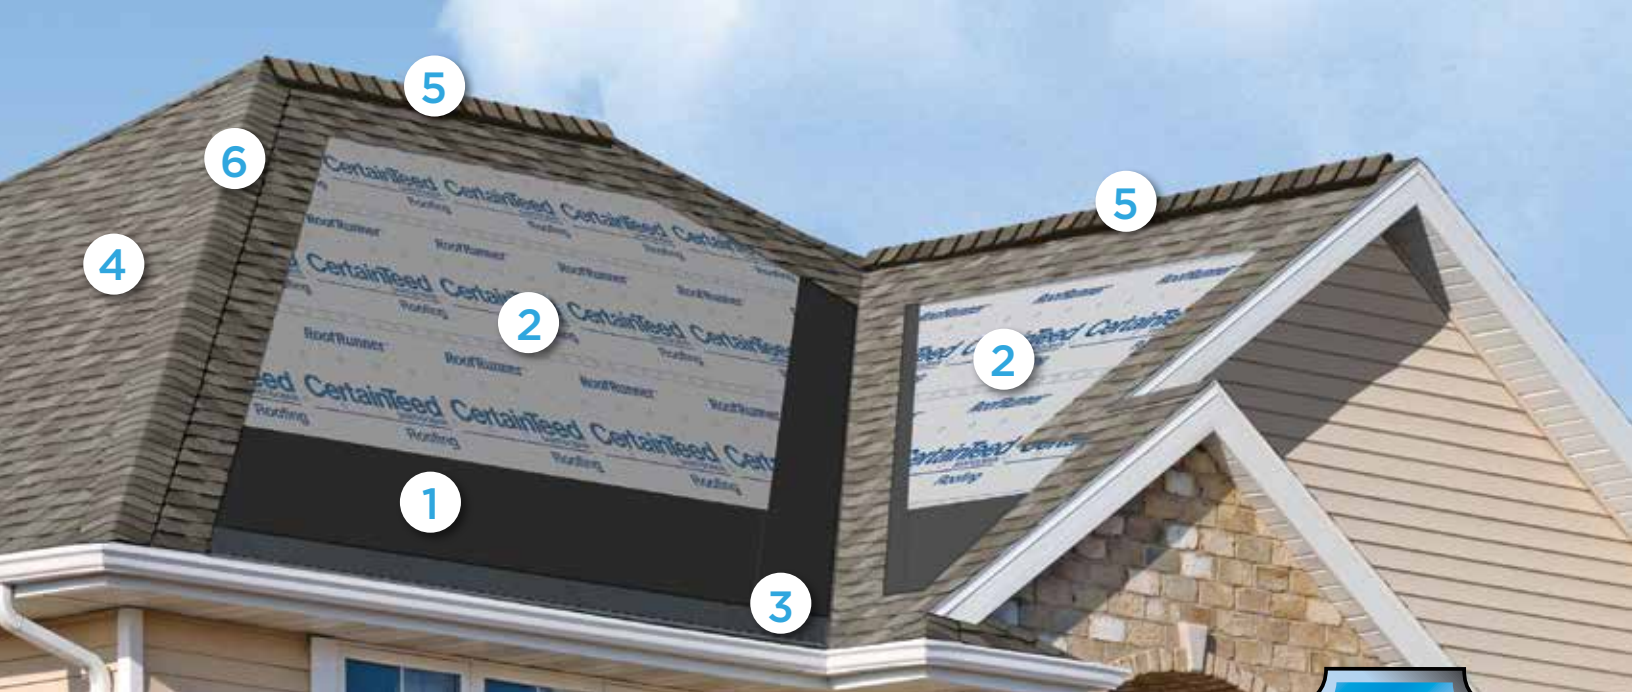

Want to visualize different roofing styles on your own home? You can upload photos to ColorView and have them digitally masked by one of our design professionals, or use DIY mode to upload and mask your own photos.

Plus, you can print or share your ColorView photos with family and friends to get their feedback. Visit colorview.certainteed.com and get started.

Add a Little Accent to Your Roof

The visually impactful choice for capping the hips and ridges of your roof, CertainTeed's Cedar Crest® accessory shingles will complement or match any shingle in the Landmark Series. For a low-profile hip and ridge look, CertainTeed also offers Shadow Ridge® accessory shingles.

Color Companion Products for Flat Roof Areas

With CertainTeed Flintlastic® SA, you can coordinate flat roof areas like carports, canopies and porches with your main roof. Flintlastic SA is a self-adhering low slope roofing product available in ten colors that complement some of the most popular CertainTeed shingles.