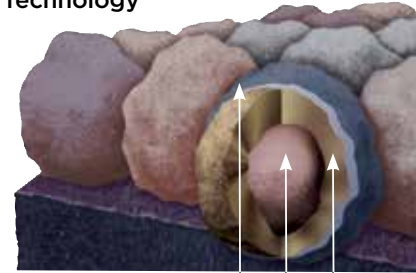

StreakFighter®

Algae Resistance

The ultimate in stain protection.

Those streaks you see on other roofs in your neighborhood? That's algae, and it's a common eyesore on roofing throughout North America. CertainTeed's **StreakFighter** technology uses the power of science to repel algae before it can take hold and spread. **StreakFighter's** granular blend includes naturally algae-resistant copper, helping your roof maintain its curb appeal and look beautiful for years to come.

Granule with **StreakFighter** Technology

Ceramic coating
Mineral core
Copper layer
Diagram for illustrative purposes only.

CertaSeal®

Uplift Protection

CertaSeal® is a fast-activating modified asphalt sealant with a 20-year record of proven performance. Designed to seal shingles together upon installation, it protects roofs from wind uplift and shingle blow-off so that homes stay safe and dry. It's also engineered to remain flexible after installation, unlike harder sealants that can dry out and crack over time.