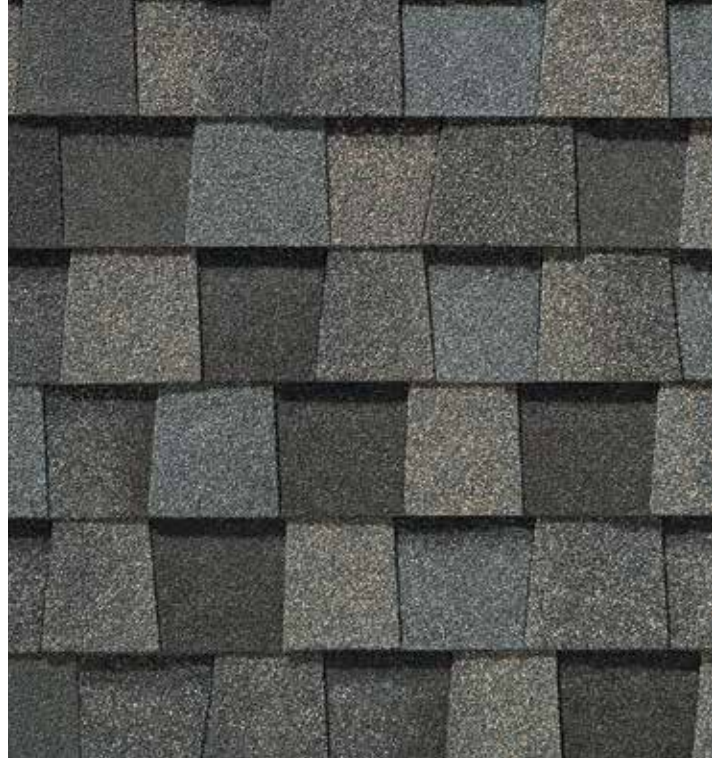

Landmark[®] Series

Designer Roofing Series

Landmark, shown in Weathered Wood

NOTE: Due to limitations of printing reproduction, CertainTeed can not guarantee the identical match of the actual product color to the graphic representations throughout this publication.

The Trusted Classic

LANDMARK®

Owning a Landmark roof brings peace of mind. Landmark's dual-layered construction and exceptional durability provide long-lasting protection for your home.

- Dual-layered for extra dimensionality and protection from the elements
- Offers the widest array of colors in the industry
- Independently certified as meeting the highest quality standards for roofing

Weathered Wood

Driftwood

Burnt Sienna

Heather Blend

Sunrise Cedar

The Expert's Choice

LANDMARK® PRO

A refined union of vision and value, our PRO line leads its class in optimal performance and variety of color.

Max Def Weathered Wood

Scan code for
more information

LANDMARK® PREMIUM COLOR PALETTE

Max Def Georgetown Gray

Max Def Weathered Wood

Max Def Driftwood

Max Def Moiré Black

MAX DEF COLORS