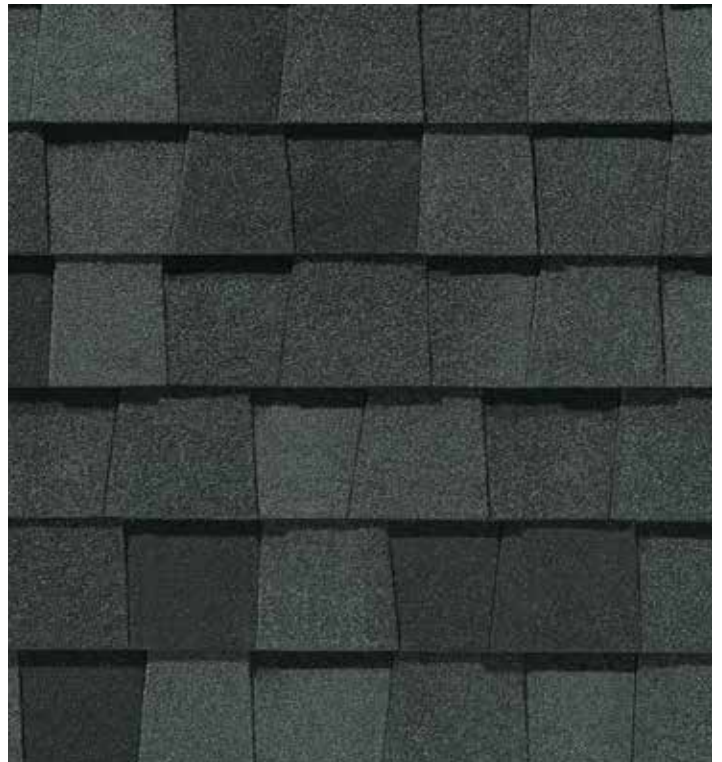

Landmark[®] Series

Designer Roofing Series

Landmark, shown in Weathered Wood

NOTE: Due to limitations of printing reproduction, CertainTeed can not guarantee the identical match of the actual product color to the graphic representations throughout this publication.

Max Def Weathered Wood

Scan code for
more information

LANDMARK® PREMIUM COLOR PALETTE

Max Def Georgetown Gray

Max Def Weathered Wood

Max Def Driftwood

Max Def Moiré Black

MAX DEF COLORS